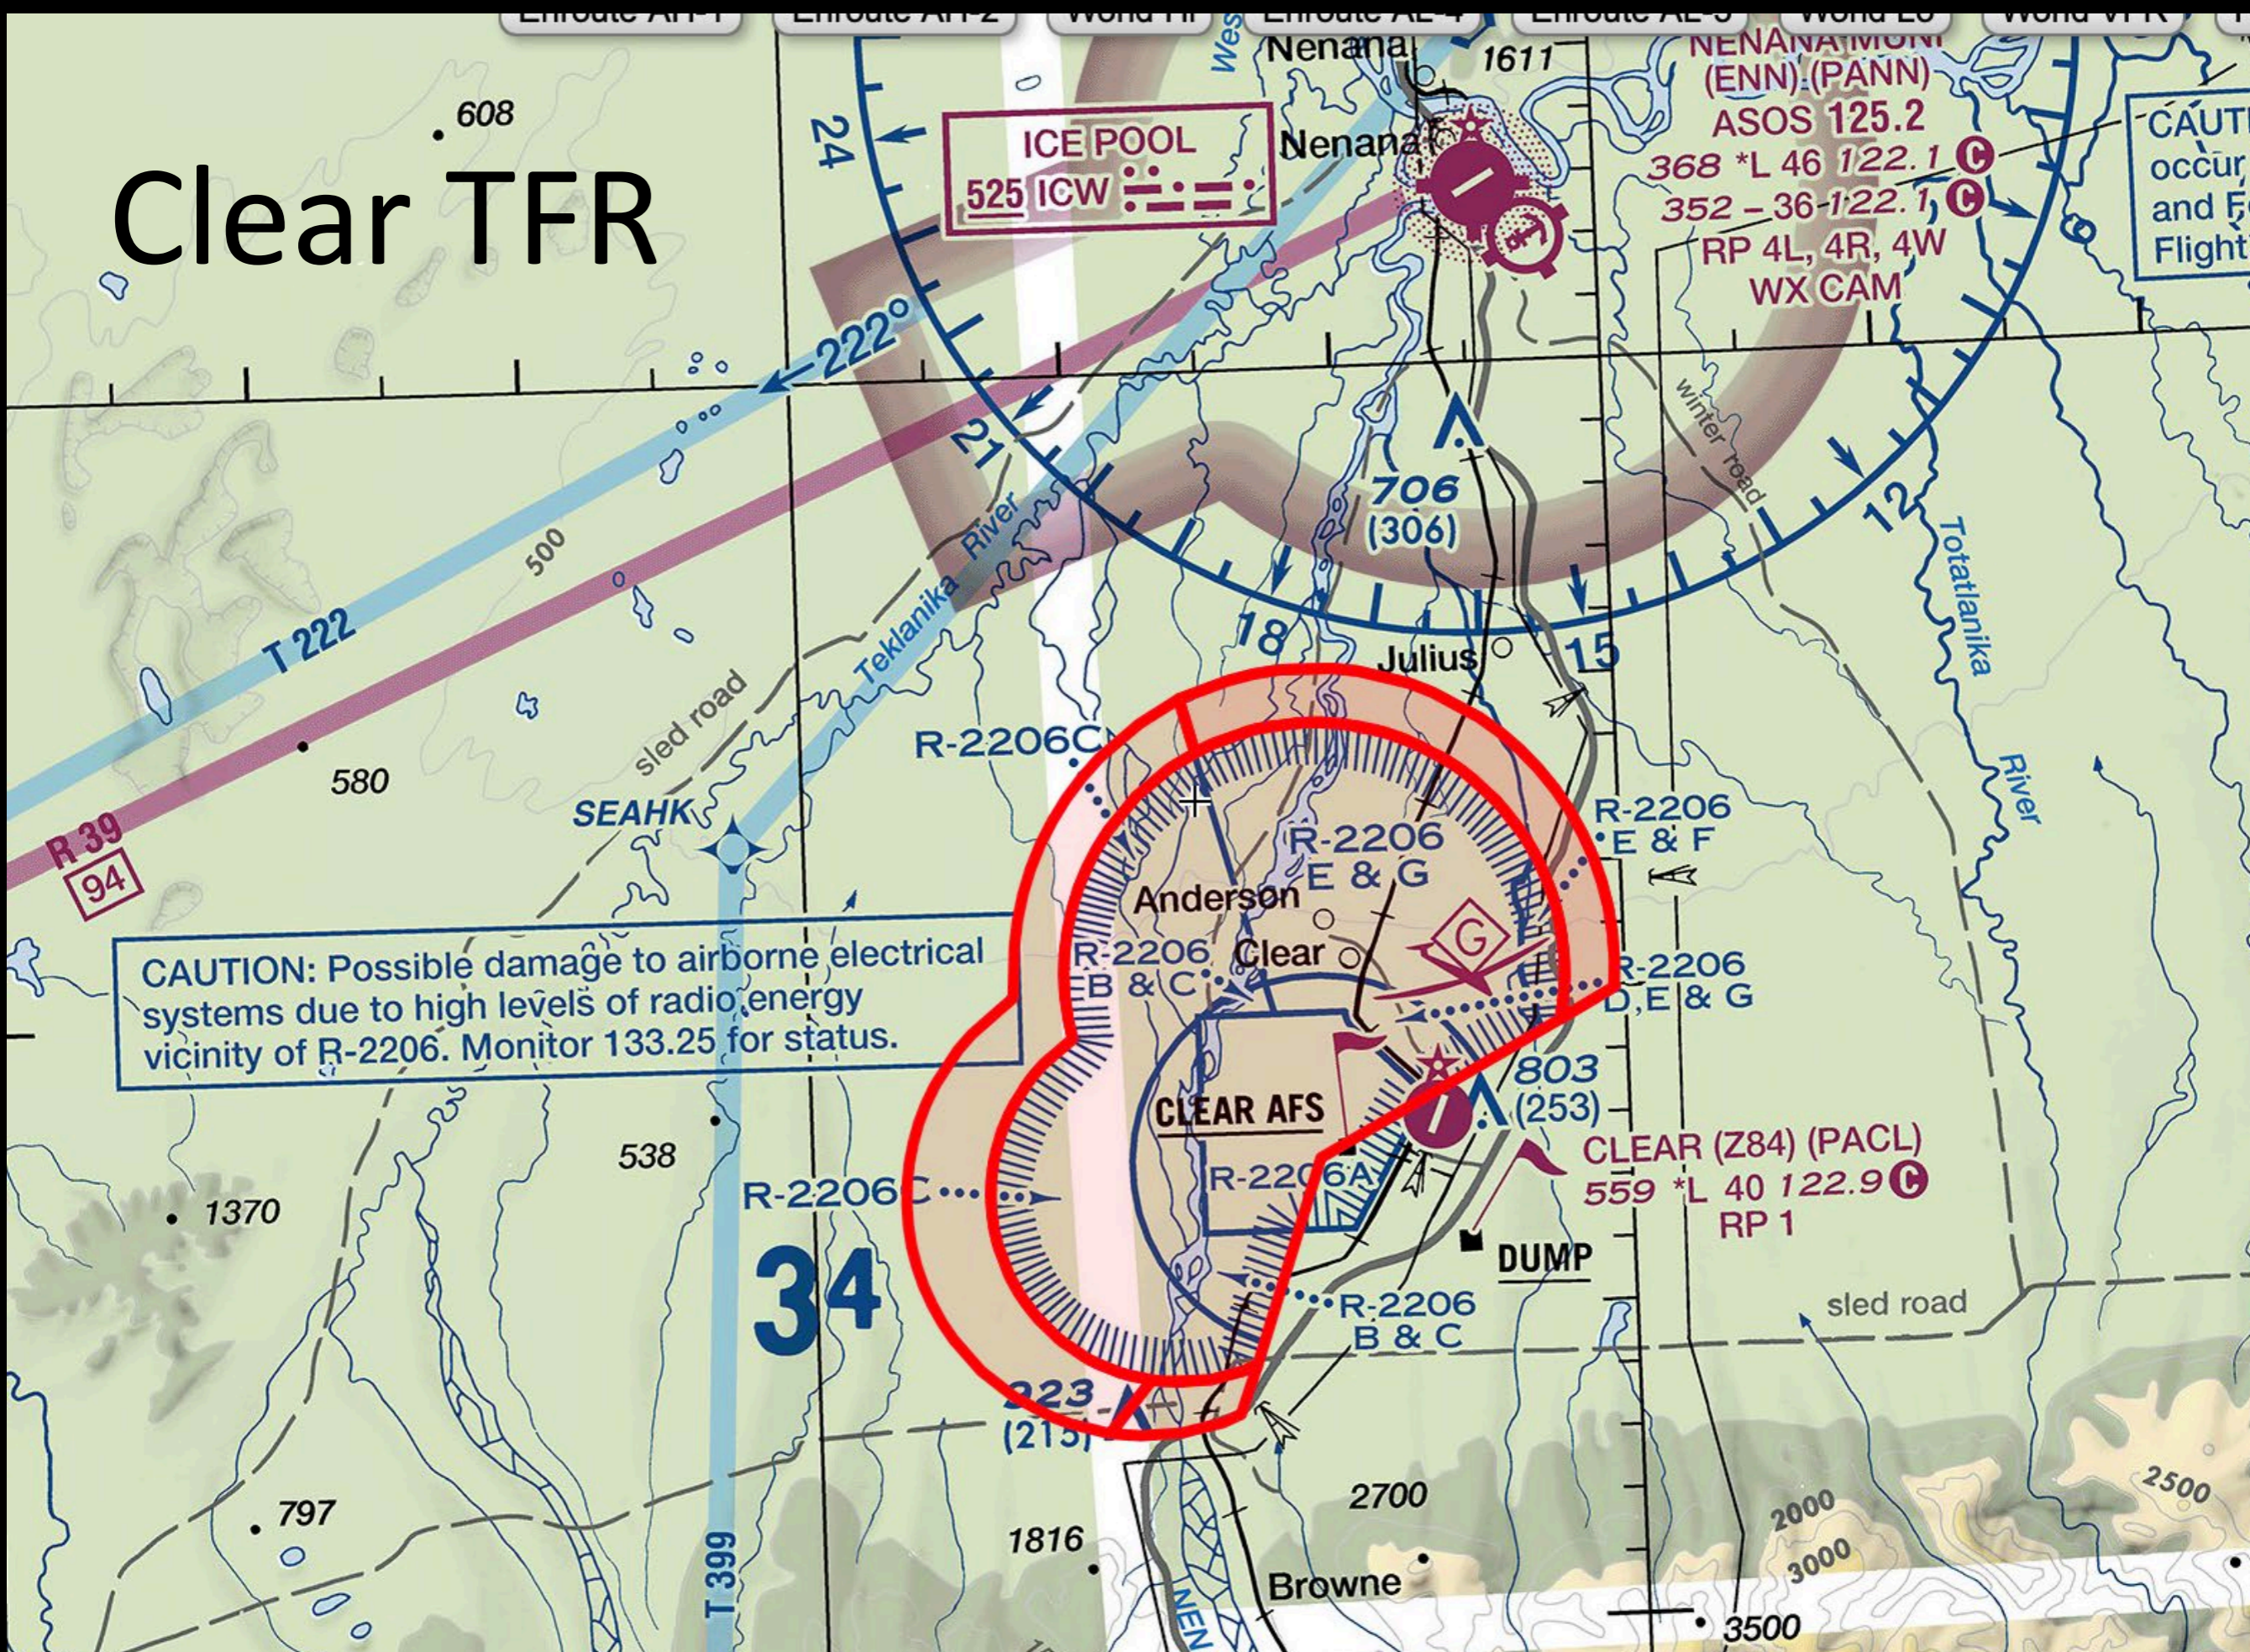

Clear TFR

If flying north along highway, remain over or south of the Rex Bridge Hwy bend, below 1,500

If flying along the highway:
Tu, Thur, Sat 0200-0400 local,
remain below 1,000'
Other times, remain below 2,600'