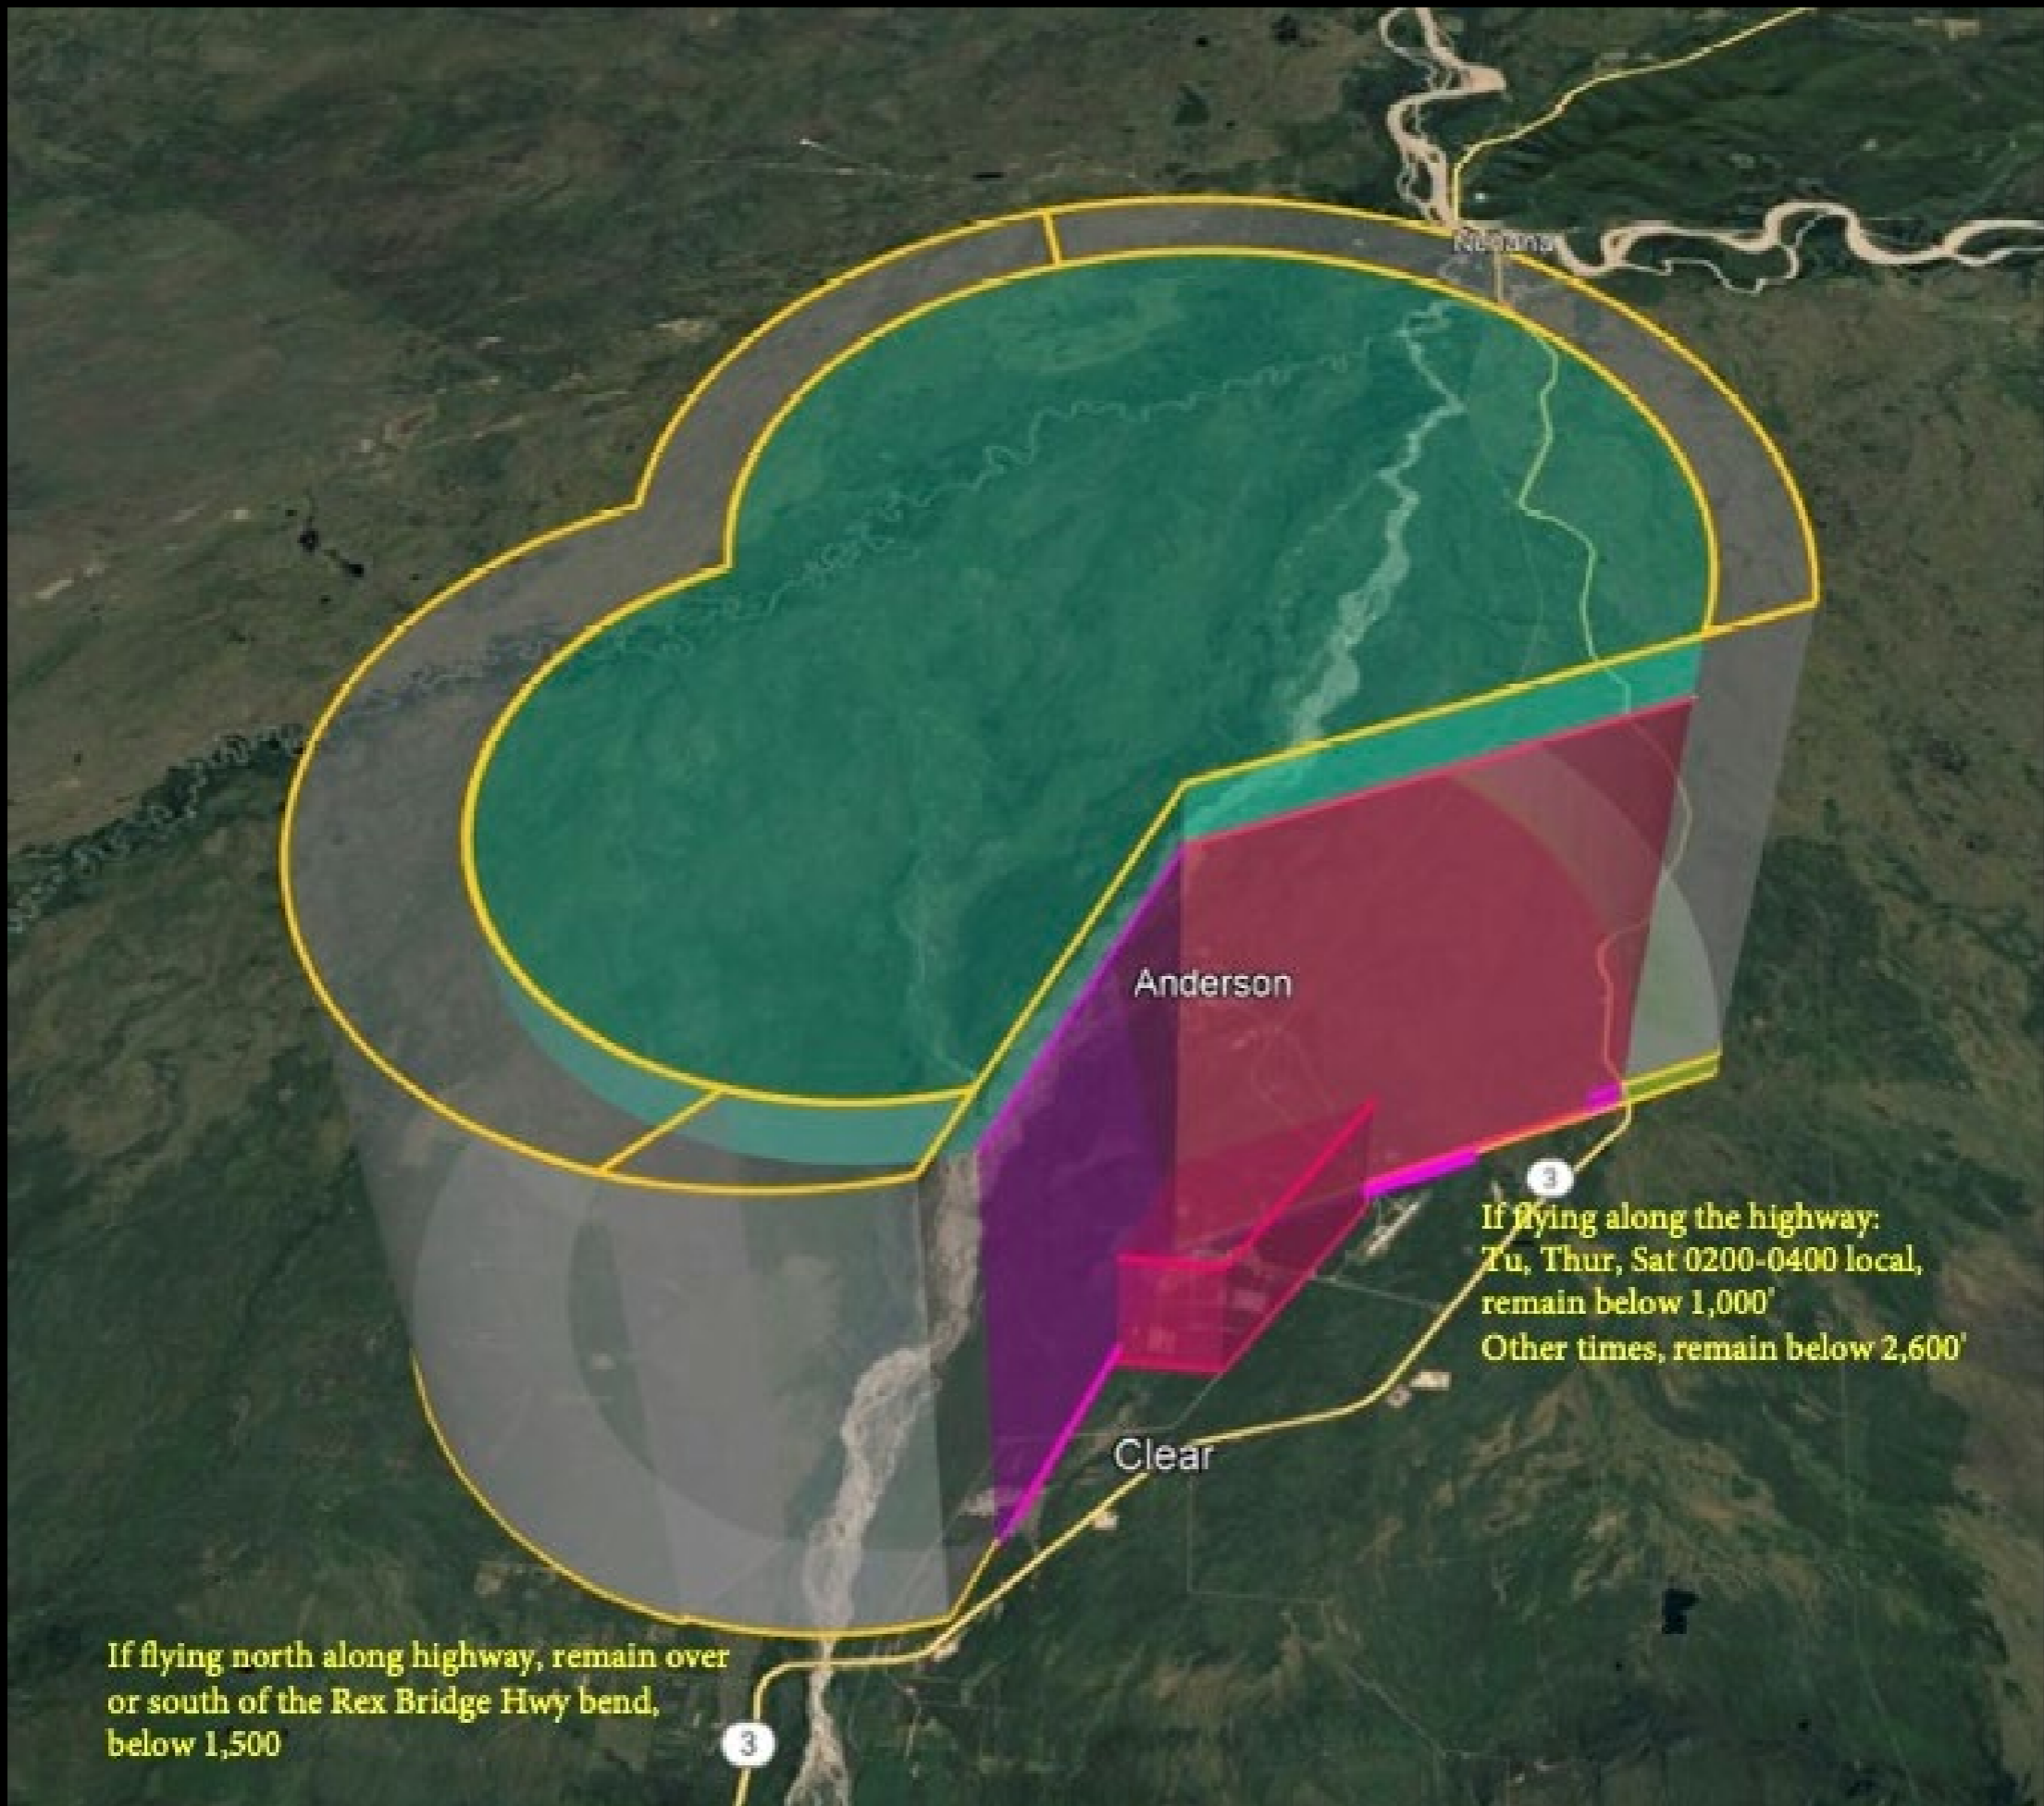

Clear TFR

If flying north along highway, remain over or south of the Rex Bridge Hwy bend, below 1,500

If flying along the highway:
Tu, Thur, Sat 0200-0400 local,
remain below 1,000'
Other times, remain below 2,600'