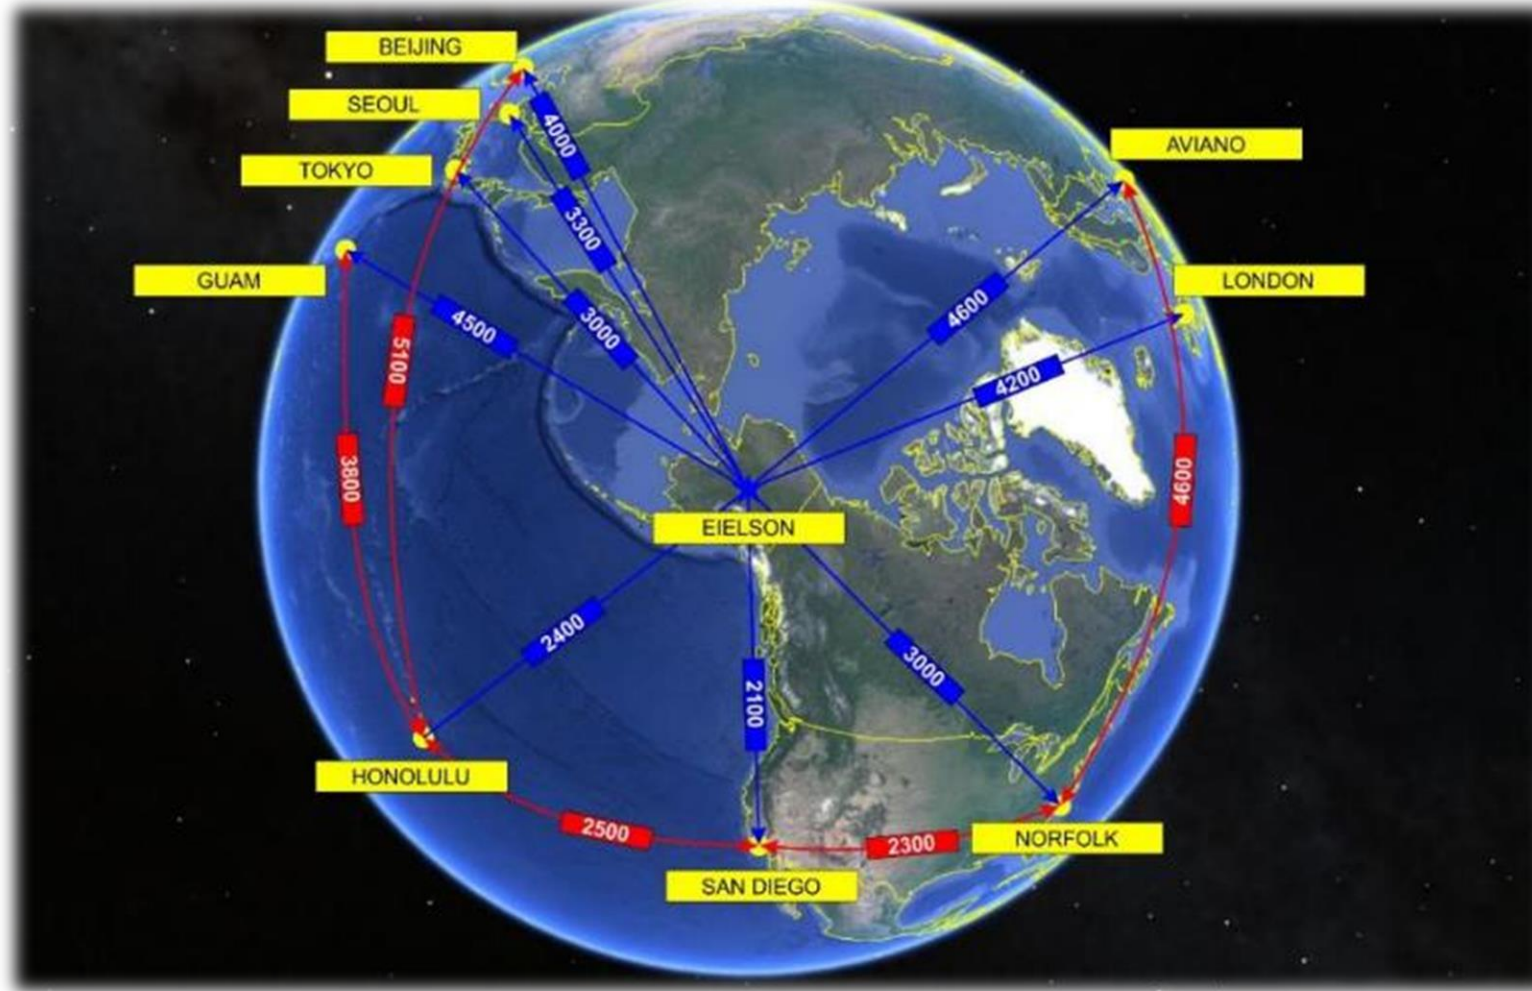

- Short Range SAM/AAA
- SAM Range
- Air Interceptors

What are we going to do with 54 F-35s?

354th Fighter Wing

Eielson Air Force Base

Fly them here.

354th Fighter Wing

Eielson Air Force Base

Joint Pacific Alaska Range Complex

Building International Partnerships & Capacity (BPC)

CY-16

- 10,700 Participants
- 372 Aircraft
- 4,437 Sorties
- 16 Nations

CY-17

- 11,226 Participants
- 384 Aircraft
- 4,138 Sorties
- 9 Nations

CY-18

- 10,167 Participants
- 370 Aircraft
- 4,134 Sorties
- 10 Nations

Distant Frontier available for all participants

- Ranges, threat emitters, & adversary support for unit training

354th Fighter Wing

Eielson Air Force Base

And then here.

354th Fighter Wing

Eielson Air Force Base

Questions?

354th Fighter Wing

Eielson Air Force Base