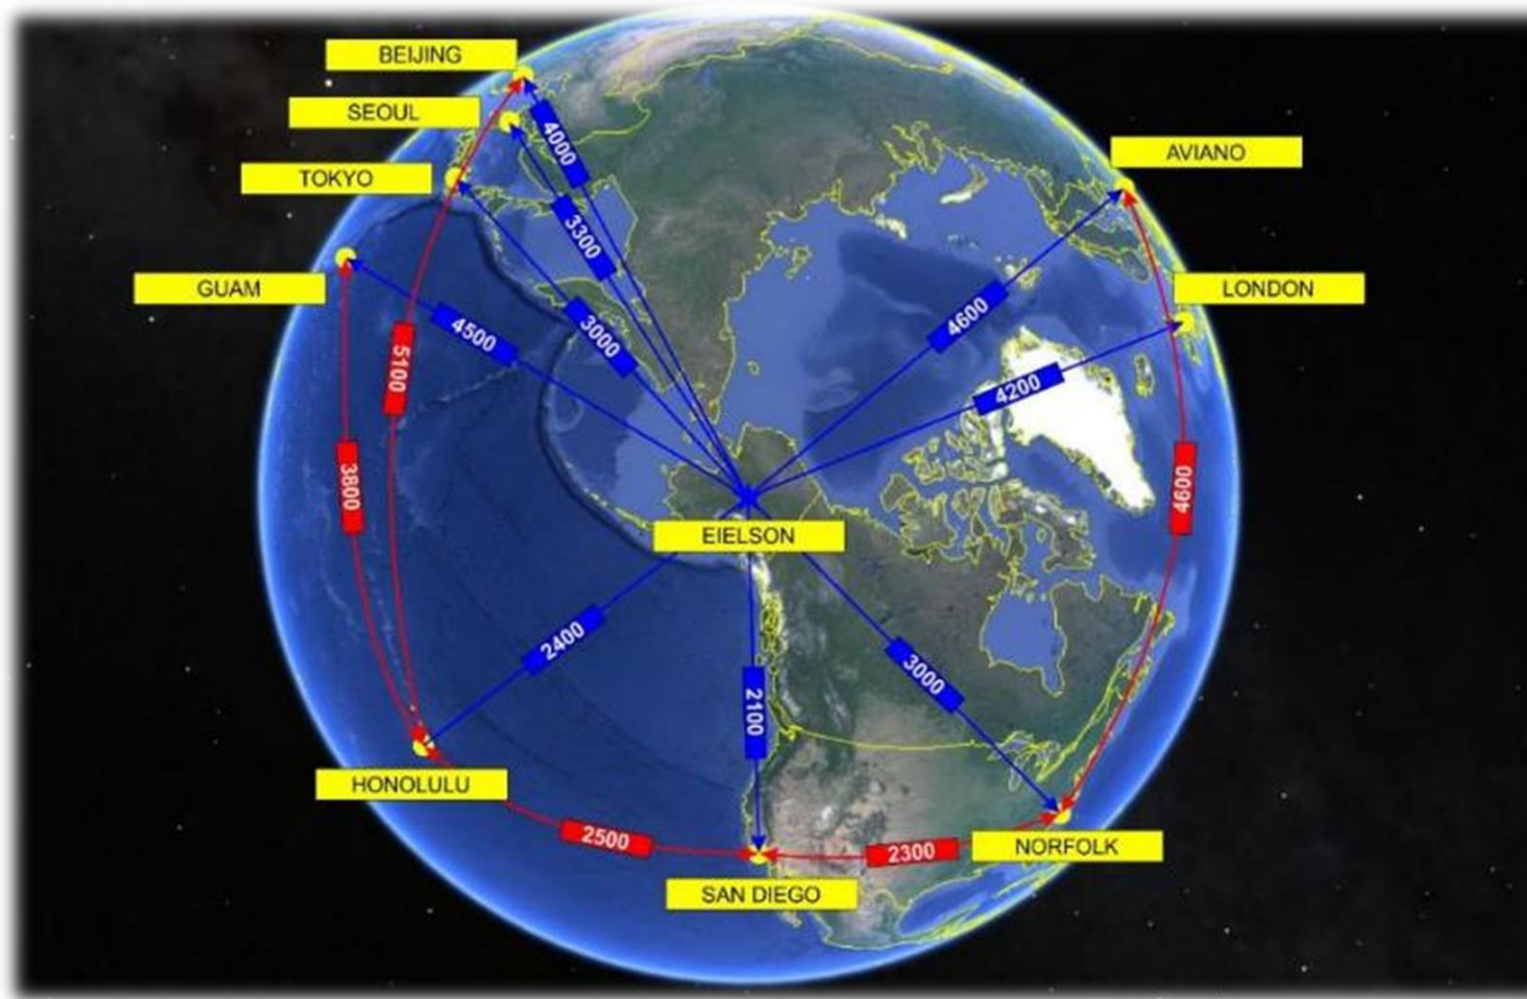

F-35s in the JPARC

Col. Benjamin Bishop

354th Fighter Wing

Eielson Air Force Base

Hi, I'm Ben.

[@BenjaminWBishop](#)

354th Fighter Wing

Eielson Air Force Base

And this is where I work...

354th Fighter Wing

Eielson Air Force Base

Department of Defense Today

“A more lethal force, strong alliances and partnerships, American technological innovation, and a culture of performance will generate decisive and sustained U.S. military advantage.”

2018 National Defense Strategy

354th Fighter Wing

Eielson Air Force Base

354 Fighter Wing Today

Mission

- Prepare US and partner forces for 21st century combat
- Project and integrate Airpower in support of worldwide operations