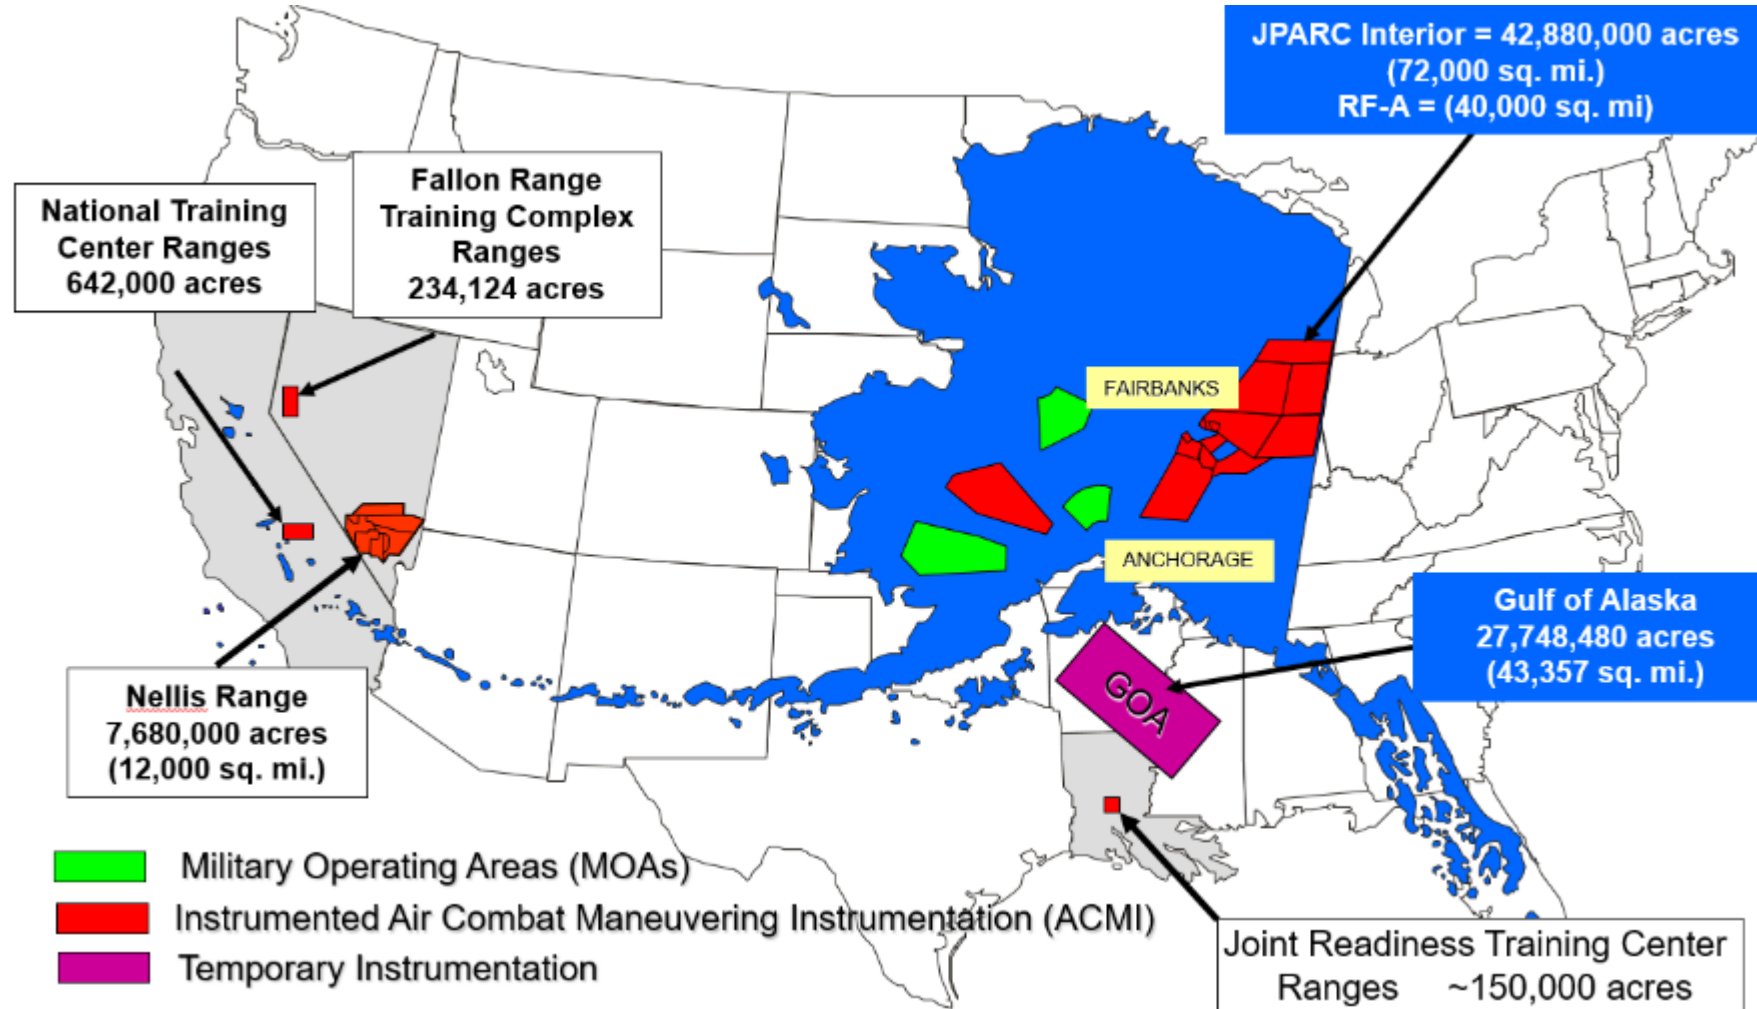

- Short Range SAM/AAA
- SAM Range
- Air Interceptors

What are we going to do with 54 F-35s?

354th Fighter Wing

Eielson Air Force Base

Fly them here.

354th Fighter Wing

Eielson Air Force Base

Joint Pacific Alaska Range Complex

Building International Partnerships & Capacity (BPC)

CY-16

- 10,700 Participants
- 372 Aircraft
- 4,437 Sorties
- 16 Nations

CY-17

- 11,226 Participants
- 384 Aircraft
- 4,138 Sorties
- 9 Nations

CY-18

- 10,167 Participants
- 370 Aircraft
- 4,134 Sorties
- 10 Nations

Distant Frontier available for all participants

- Ranges, threat emitters, & adversary support for unit training

354th Fighter Wing

Eielson Air Force Base

And then here.

354th Fighter Wing

Eielson Air Force Base